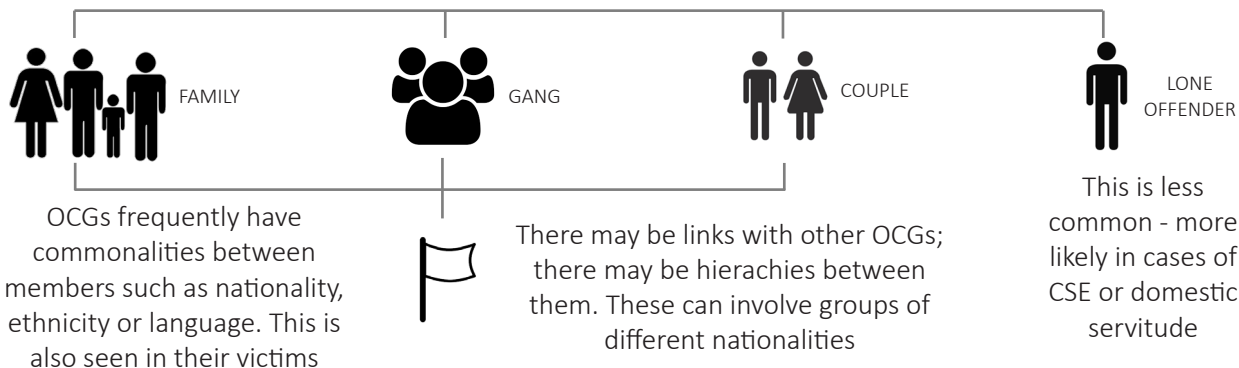

THERE IS NO ONE TYPE OF MODERN SLAVERY VICTIM

ORGANISATION

Depending on the size and how organised the OCG is, offenders may have specific roles. Some members of the OCG may be based abroad, and others in the UK. Some functions (drivers, landlords) may be carried out by individuals outside of the OCG who may or may not be aware of the exploitation occurring

OFFENDER RATIONALE

Offenders may use the below as explanation to allegations of Modern Slavery

GENDER

Offenders may be male or female. Males are more likely to offend with other males or with females. It is less likely that females will offend with solely other females

Victim is recruited and exploited for the purpose of Modern Slavery

Relationship is built between offenders and victims, e.g. this may be based on dependence

Offenders have increased trust in victim and allow them responsibility

MONEY

Offenders can generate money from slavery and trafficking in many ways

Victims can be sold, increasing the offender's profits

Wages are held or taken from victims. Benefits, loans and bank accounts are taken out in the victims' name